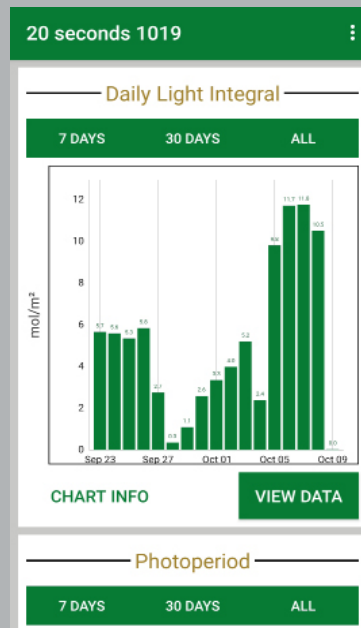

ApogeeConnect

Android