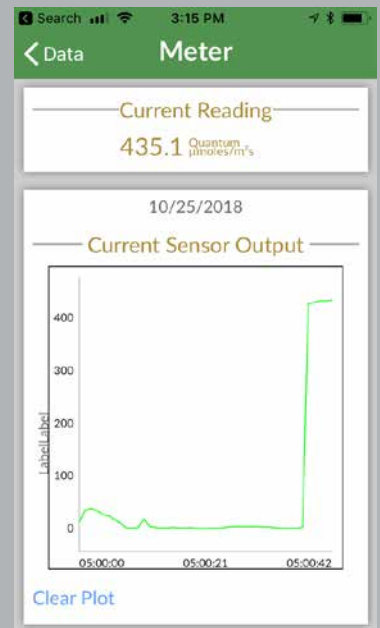

66 mm

APOGEE μCache | Bluetooth® Memory Module

Features

- Live meter and datalogger modes
- Stores and transmits real time data to iOS and Android devices
- View and download data with ApogeeConnect app for mobile devices
- Programmable sampling and logging intervals
- Large capacity: 9 months of 1 min data
- High resolution 24 bit analog-to-digital converter
- IP67 rated for harsh environments
- Connects to multiple Apogee sensors: SQ-110, SQ-120, SQ-500, with the SQ-620, SQ-640, albedometer, S2-141, and more coming soon
- Wifi gateway device coming soon

ApogeeConnect

Android

iOS

Connects directly to multiple Apogee sensors:

Quantums
(available now)

Pyranometers
(coming soon)

Infrared
(coming soon)